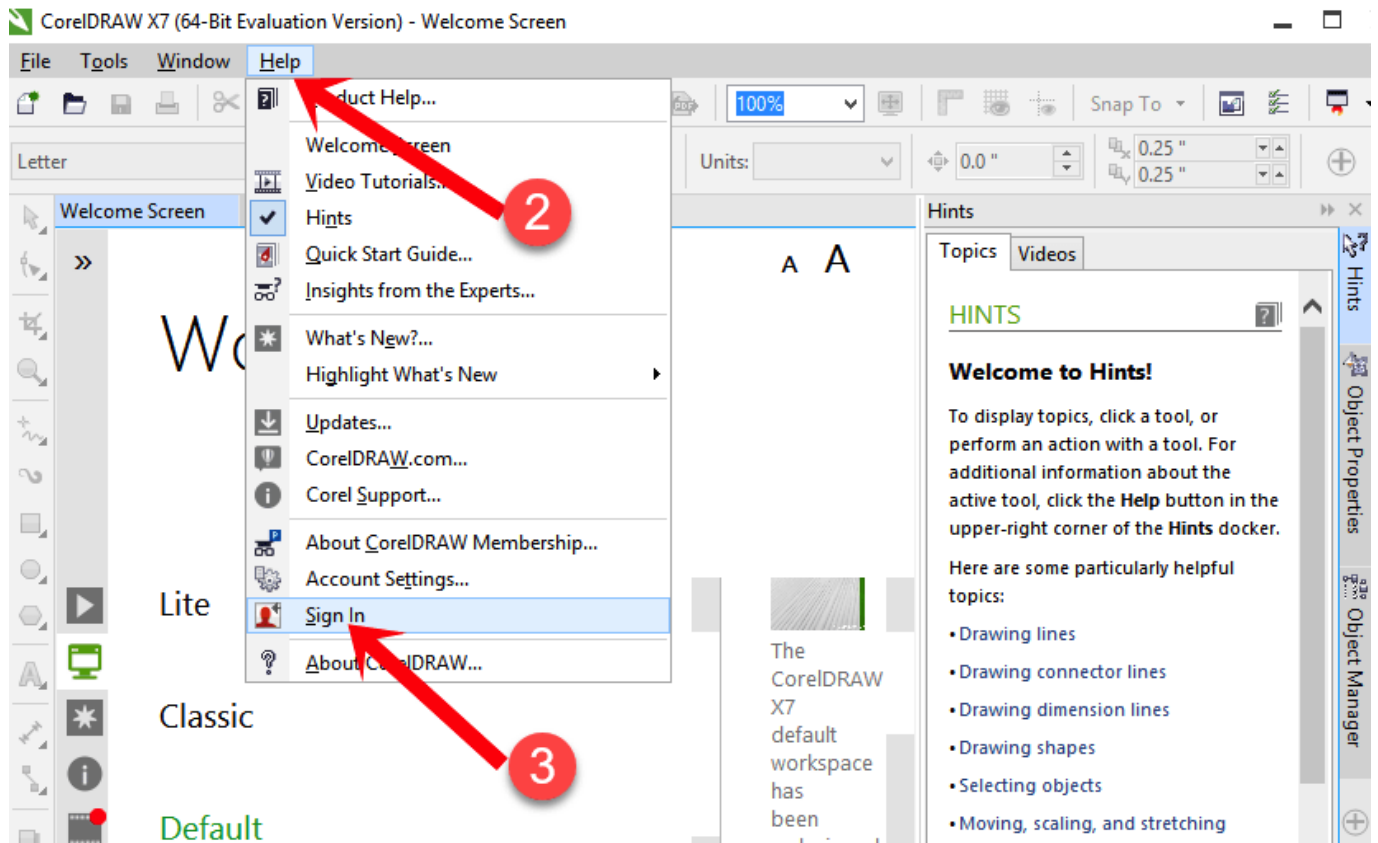

You need to [log in](#) before you can post comments.

Navigation

Registration

FAQ

[HerunterladenPowerInspect 2006 Riss 64 Bits](#)

[HerunterladenPowerInspect 2006 Riss 64 Bits](#)

File was found and ready to download!